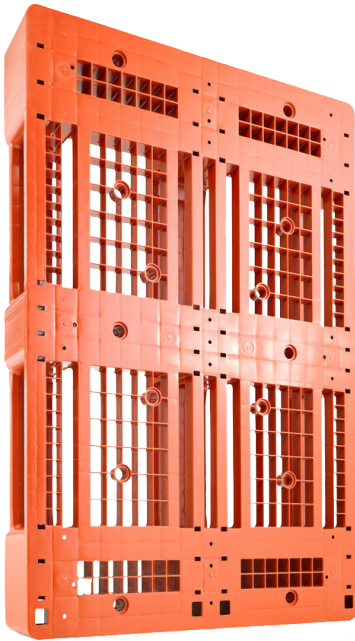

# IP-D-1-12080-RE4RI

1200 x 800

Art.no:IP-D-1-12080-RE4RI

## Technical Data:

Dimension mm:	1200 x 800 x 150		
Weight :	15,5 kg		
Material:	PE		
Load capacity (kg)	 Static: 5000 kg	 Dynamic: 1500 kg	 Racking: 1250 kg

## Characteristics:

Colour: redbrown  
 Runner: 3  
 Reinforcement: 4 / Rim: 7 mm  
 Temperature stability: -30° - + 40°